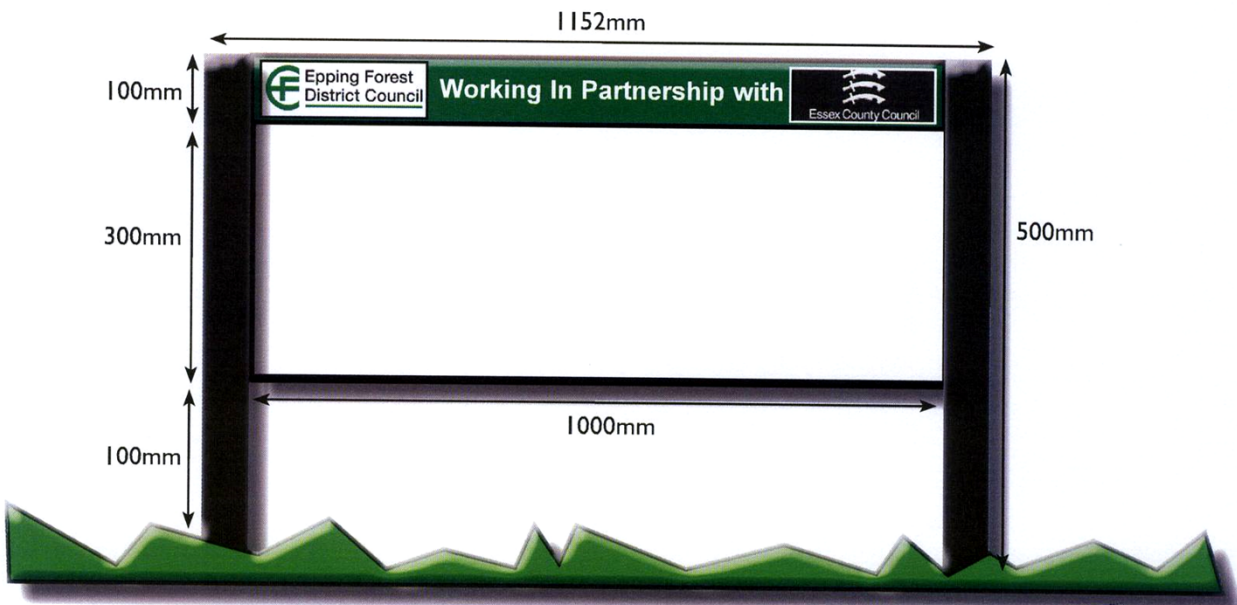

ROUNDBABOUT SCHEME

Size A
Overall Size 1625mm x 950mm
Sponsors Panel 1500mm x 450mm
Authority Top Section 1500mm x 150mm
Authority Bottom Section 1500mm x 100mm

ROUNDABOUT SCHEME

Size B
Overall Size 1152mm x 500mm
Sponsors Panel 1000mm x 300mm
Authority Top Section 1000mm x 100mm